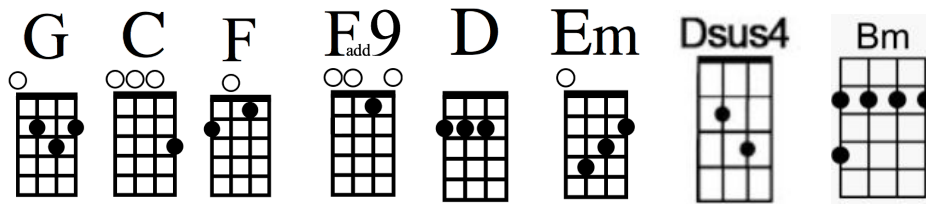

Hard Day's Night

First note: **B**

Play along with this video <https://www.youtube.com/watch?v=uwVE7IO3ff0> or the real thing

Strumming Pattern

2 beat chord
D_ DU

4+ beat chord
D_ DU _U DU

Opening Chord: Dsus4 plus Fadd9 over a D bass

Count 1, 2, [opening chord!] 4, 1, 2, 3

It's been a **[G]** hard **[C]** days **[G]** night and I've been **[F]** working like a **[G]** dog

It's been a **[G]** hard **[C]** days **[G]** night I should be **[F]** sleeping Like a **[G]** log