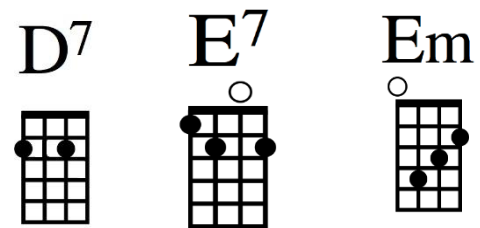

# Will you love me tomorrow

Goffin/King

**C Am F G**

Tonight you're mine completely

**C Am F G**

You give your love... so sweetly

**E7 Am Am**

Tonight, the light of love is in your eyes

**F G C**

Will you still love me tomorrow?

[Bridge]

**F Em**

Tonight with words unspoken

**F C C7**

You say that I'm the only one

**F Em**

But will my heart be broken

**Am D7 F G7**

When the night meets the morning sun?

**C Am F G**

I have to know... that your love

**C Am F G**

Is a love I can ... be sure of,

**E7 Am Am**

So tell me now, and I won't ask again

**F G C**

Will you still love me tomorrow?

**F! G! C!**

Will you still love me tomorrow?

**RPT Bridge and last verse**