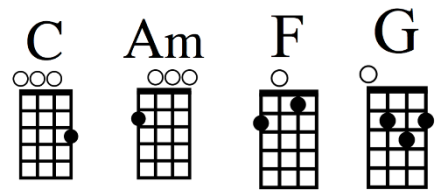

# Will you love me tomorrow

Goffin/King

**C Am F G**

Tonight you're mine completely

**C Am F G**

You give your love... so sweetly

**E7 Am Am**

Tonight, the light of love is in your eyes

**F G C**

Will you still love me tomorrow?

[Bridge]

**F Em**

Tonight with words unspoken

**F C C7**

You say that I'm the only one

**F Em**

But will my heart be broken

**Am D7 F G7**

When the night meets the morning sun?

**C Am F G**

I have to know... that your love

**C Am F G**

Is a love I can ... be sure of,

**E7 Am Am**

So tell me now, and I won't ask again

**F G C**

Will you still love me tomorrow?

**F! G! C!**

Will you still love me tomorrow?

**RPT Bridge and last verse**